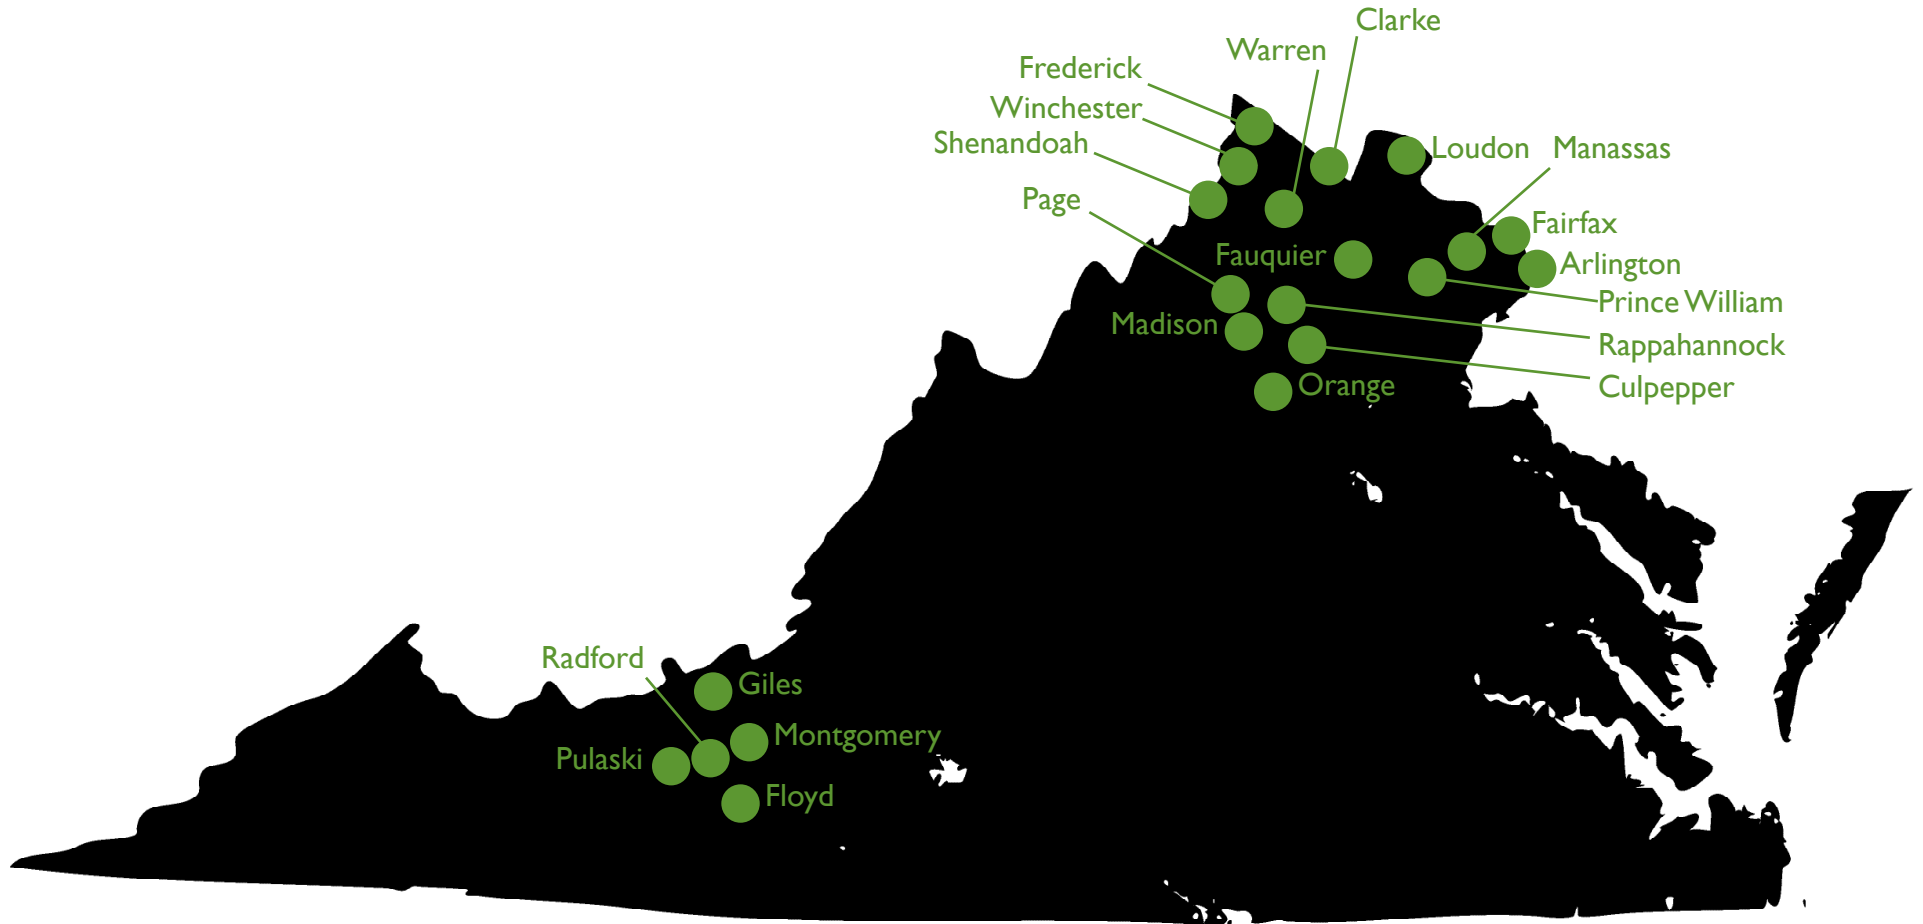

Energy Services Service Area Map

counties

Arlington
Clarke
Culpepper
Fairfax
Fauquier
Floyd

Frederick
Giles
Loudon
Madison
Montgomery
Orange

Page
Prince William
Pulaski
Rappahannock
Shenandoah
Warren

municipalities

Alexandria
Arlington
Fairfax
Manassas
Manassas Park
Radford